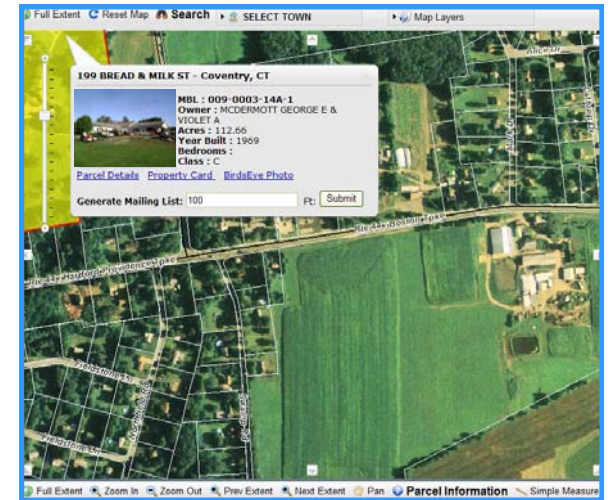

WINDHAM REGION GIS & CADASTRAL DATA CENTER

In June 2009, WINCOG received a grant from the CT Office of Responsible Growth to create the Windham Region GIS & Cadastral Data Center. The Center's mission is to facilitate coordinated planning across municipal boundaries by improving access to municipal mapping information.

The **Windham Region GIS & Cadastral Data Center** has two main objectives:

- to provide efficient, ongoing support for municipal tax parcel data development and all forms of GIS mapping, and
- to provide a regional website to host geographic information online in an easy-to-use format.

Municipal GIS Support

The Windham Region GIS & Cadastral Data Center staff work primarily with municipal tax assessors, but also with planners, economic developers, public works, engineering, and other municipal officials in the Windham Region to create, update and standardize municipal geographic information. Staff will provide local, personalized service with a particular understanding of intra-disciplinary needs and planning goals.

Regional GIS Website

www.wincog-gis.org

The Windham Region GIS & Cadastral Center offers a website where municipal staff and the general public may access geographic information for any town in the region. This portal will help provide information necessary for integrated planning efforts.

Website detail

The online regional inventory of tax parcels and assessment data can be combined with economic and demographic information; transportation, transit and community resources; and natural resource information in an easy-to-use, searchable online interface.

All communities in the Windham Planning region are welcome to participate and benefit from this regional service.